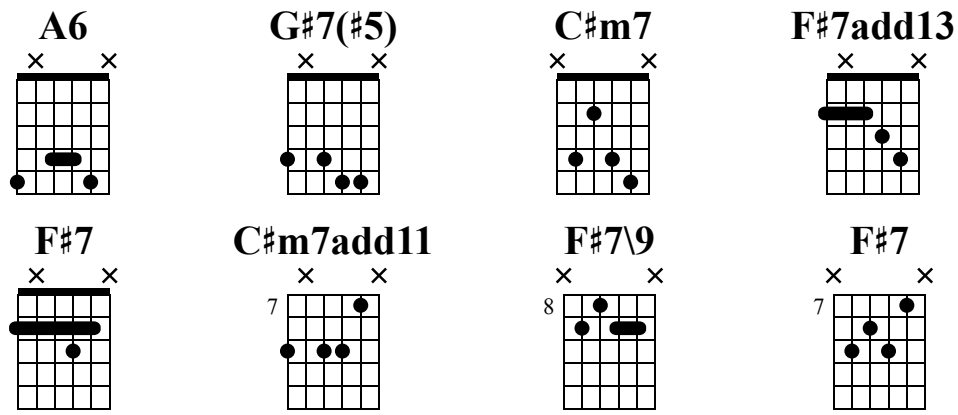

Songmaker

Guitar Tab

Music by Silvio Capretti

Standard tuning
♩ = 145

el. guit.

1 A6 G7(#5) C#m7 F#7add13 F#7

5 A6 G7(#5) C#m7add11 F#7/9 F#7

9 A6 G7(#5) C#m7 F#7add13 F#7

13 A6 G7(#5) C#m7add11

Detailed guitar tab notation for 15 measures, including treble clef, 4/4 time signature, and guitar-specific notation (TAB) for strings T, A, B, and E.